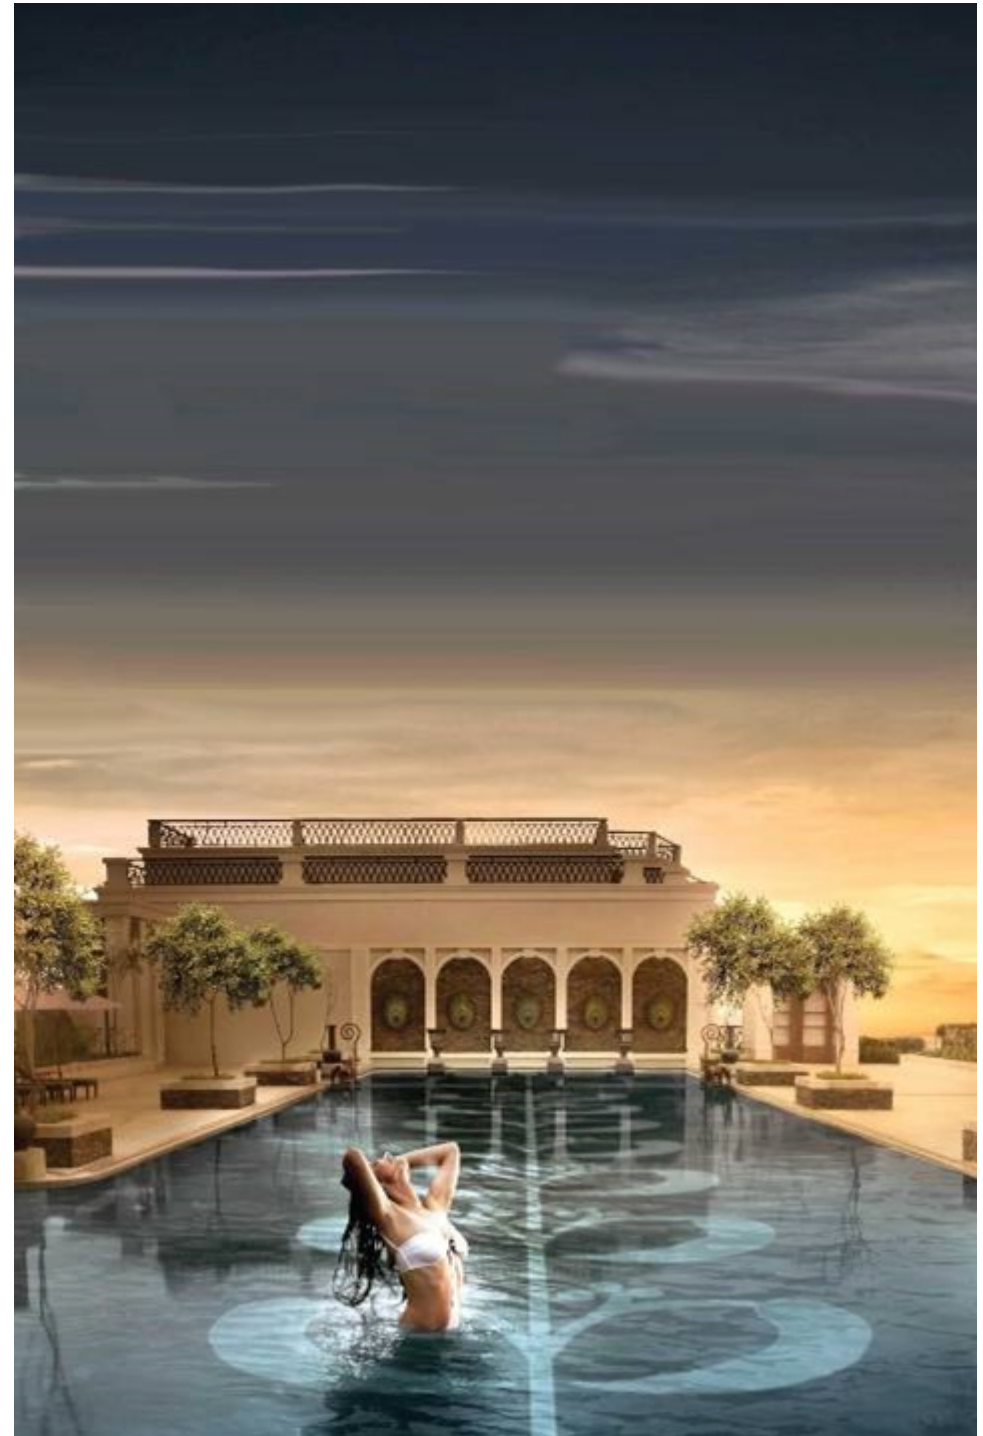

FITNESS AND RELAXATION

Taking rest and recreation to the next level with a terrace pool surrounded with gardens, a state-of-the-art gymnasium and a soon to be starting spa by the world renowned ESPA.

THE LEELA PALACE
CHENNAI