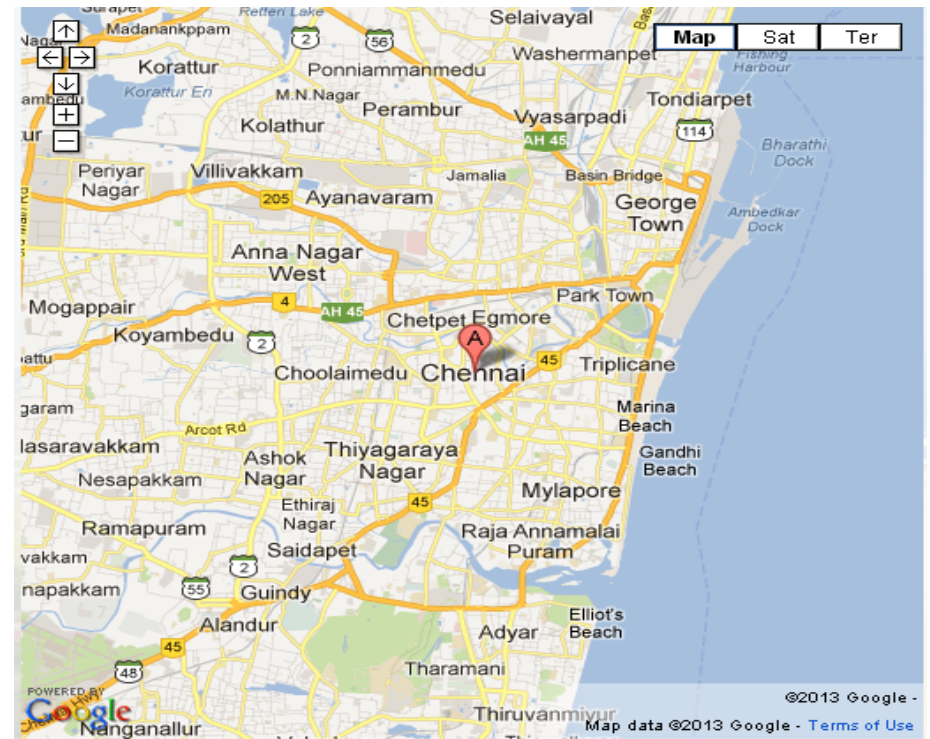

DESTINATION INSIGHTS

Overview

The city is an exciting blend of tradition and modern living.

Location

Located on the Coromandel Coast off the Bay of Bengal on the east coast of India, Chennai is the capital of Tamil Nadu and a major commercial, cultural and economic center

Places of interest

Fort St. George, Marina Beach, Santhome, Basilica, Kalakshetra, Mahabalipuram, Pondicherry. Of late, there has been a plethora of luxury brands seen entering the market, viz., Louis Vuitton, Jimmy Choo, Canali, Burberry, Omega, Cartier, Tag Heuer, Hamleys, Charles & Keith etc ... depicting an emerging trend in the city

Climate

Sunshine throughout the year with seasonal rainfall in November

THE LEEA PALACE

CHENNAI