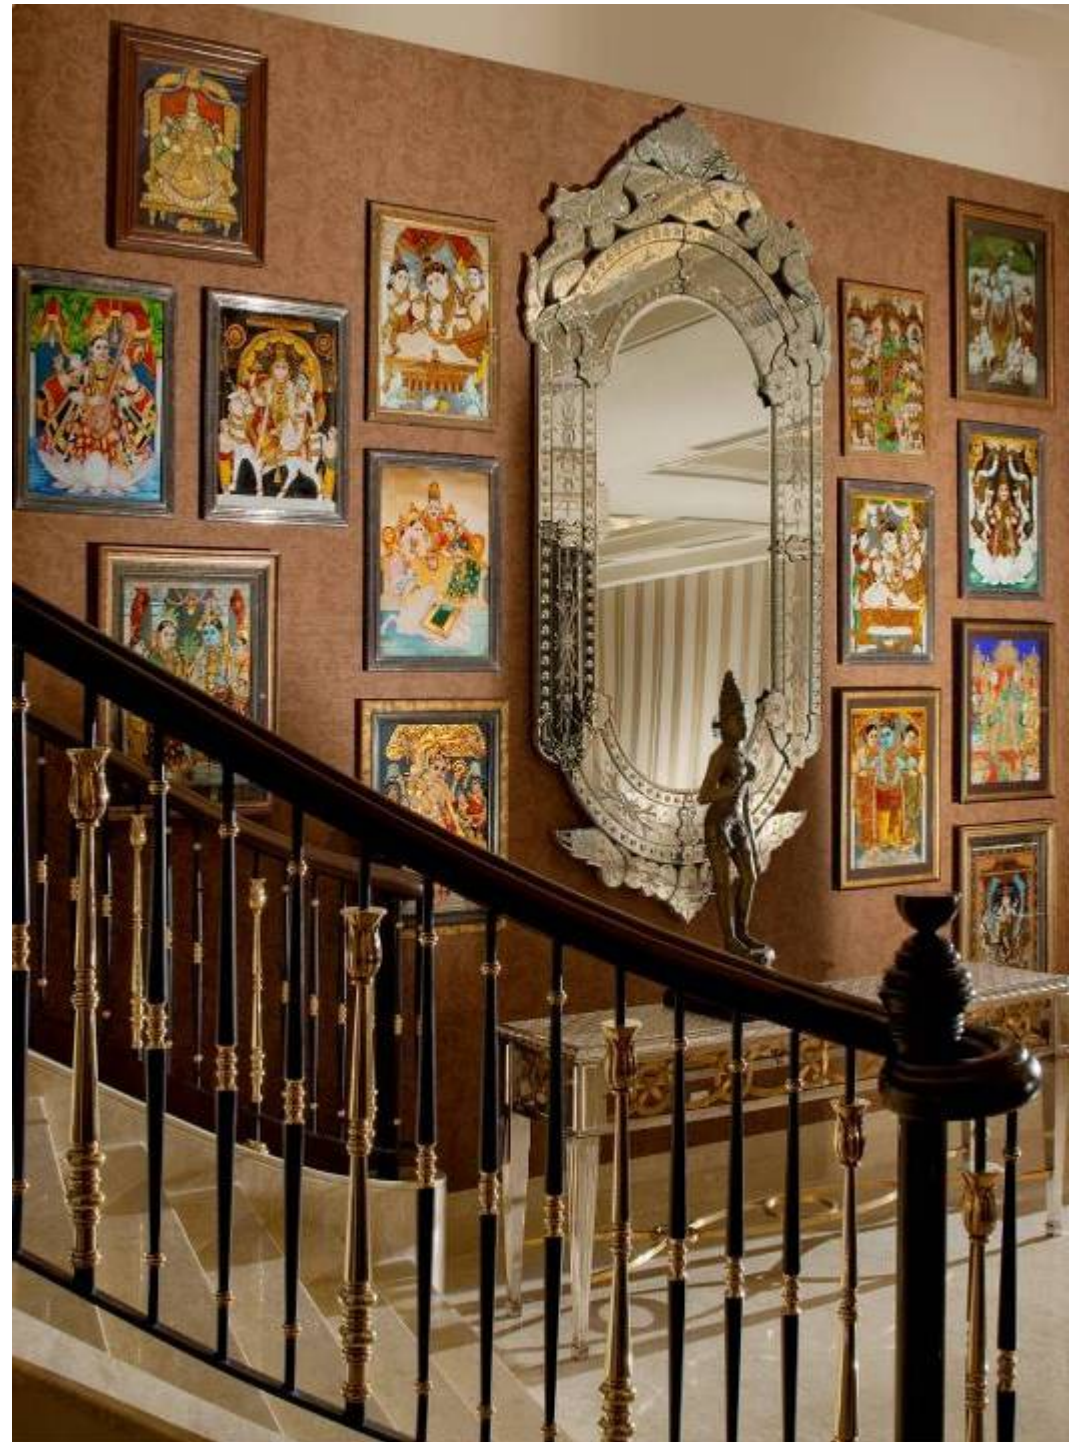

THE LEELA PALACE
CHENNAI

*CHAIRMAN'S SUITE
DINING AREA*

THE LEEA PALACE
CHENNAI

THE LEEA PALACE
CHENNAI

THE LEEA PALACE
CHENNAI

BANQUETS AND MEETINGS

Ideal destination for a perfect wedding, launch or event, our personalised banquet service will tailor make your event with meticulous detail.

THE LEEA PALACE
CHENNAI

BANQUETS OVERVIEW

Banquet Space

Two large ballrooms which can hold 1000 guests with theatre style seating.

Features

A spacious pre function area.
Separate Entrance to the banquet halls